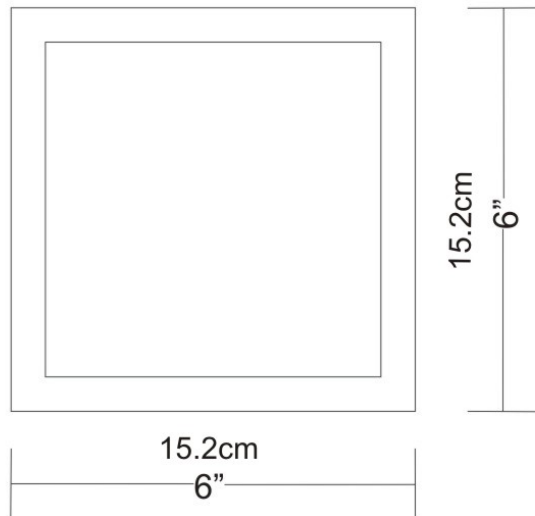

FLAT Q SURFACE

D12045

PROJECT	_____
TYPE	_____
NOTES	_____
QUANTITY	_____
DATE	_____

GENERAL

Series: Flat Q
Division: Design
Mounting Type: Surface
Mounting Location: Ceiling

PHYSICAL

Length (mm): 152
Length (in): 6
Width (mm): 152
Width (in): 6
Height (mm): 76
Height (in): 3
Extension (mm): 76
Extension (in): 3
Weight (kg): 2.26
Weight (lbs): 5
Diffuser: Opal White Satin Acrylic
Fixture Finish: WHI
Fixture Material: Metal

ELECTRICAL

Number of Lamps: 1
Lamp Type: LED Retrofit / CFL
Bulb Included: Bulb Not Included
Total Output Wattage (W): 10 / 13
Max. Wattage Per Lamp (W): 10 / 13
Lamp Base: GX23-2
Dimming: Non-Dimmable
Driver Included: Yes
Driver Location: Integrated
Driver Type: Ballast - Universal
Input Voltage (V): 120 - 277

LED

OPTICAL

RATINGS AND CERTIFICATIONS

Certified By: CSA Certified to UL and CSA Standards
IP rating: IP20