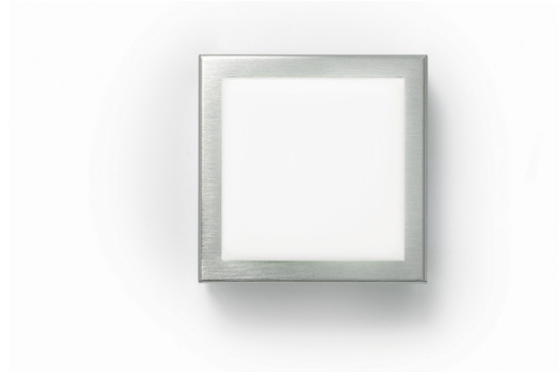

FLAT Q SURFACE

D12049

PROJECT

TYPE

NOTES

QUANTITY

DATE

GENERAL

Series: Flat Q

Division: Design

Mounting Type: Surface

Mounting Location: Ceiling

PHYSICAL

Length (mm): 300

Length (in): 11 ³/₄

Width (mm): 300

Width (in): 11 ³/₄

Height (mm): 80

Height (in): 3 ¹/₈

Extension (mm): 80

Extension (in): 3 ¹/₈

Weight (kg): 2.26

Diffuser: Opal White Satin Acrylic

Fixture Material: Metal

ELECTRICAL

Number of Lamps: 2

Lamp Type: LED Retrofit / CFL

Bulb Included: Bulb Not Included

Total Output Wattage (W): 20 / 36

Max. Wattage Per Lamp (W): 10 / 18

Lamp Base: 2G11

Driver Included: Yes

Driver Location: Integrated

Driver Type: Ballast - Universal

Input Voltage (V): 120 - 277

LED

OPTICAL

RATINGS AND CERTIFICATIONS

Certified By: CSA Certified to UL and CSA Standards

IP rating: IP20