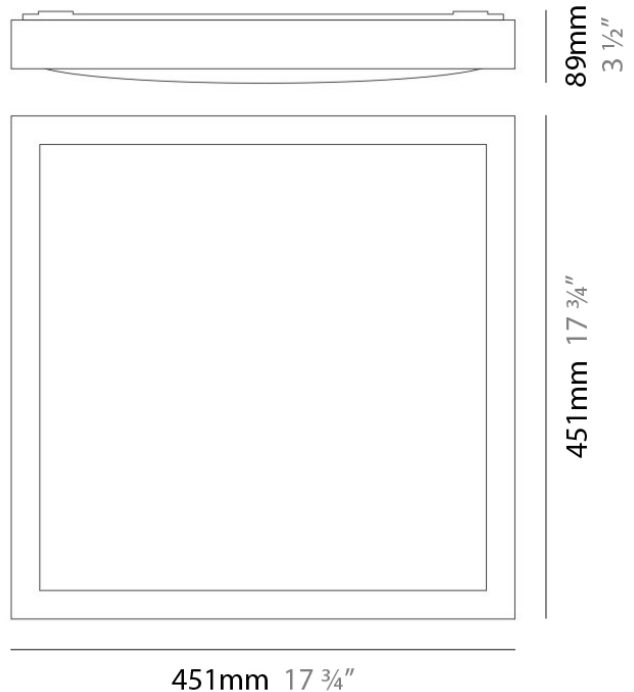

FLAT Q SURFACE

D12053

GENERAL

Series: Flat Q
Division: Design
Mounting Type: Surface
Mounting Location: Ceiling

PHYSICAL

Shape: Square
Length (mm): 451
Length (in): 17 3/4
Width (mm): 451
Width (in): 17 3/4
Height (mm): 89
Height (in): 3 1/2
Extension (mm): 89
Extension (in): 3 1/2
Light Distribution: Direct
Weight (kg): 3.2
Weight (lbs): 7
Diffuser: Opal White Satin Acrylic
Fixture Finish: Chrome
Fixture Material: Metal

ELECTRICAL

Number of Lamps: 3
Lamp Type: LED Retrofit / CFL
Bulb Included: Bulb Not Included
Total Output Wattage (W): 54 / 108
Max. Wattage Per Lamp (W): 18 / 36
Lamp Base: 2G11
Driver Included: Yes
Driver Location: Integrated
Driver Type: Ballast - Universal
Input Voltage (V): 120 - 277

LED

OPTICAL

RATINGS AND CERTIFICATIONS

Certified By: CSA Certified to UL and CSA Standards
IP rating: IP20

PROJECT	_____
TYPE	_____
NOTES	_____
QUANTITY	_____
DATE	_____